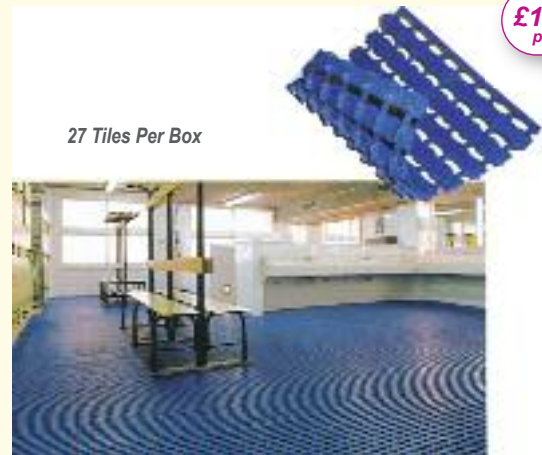

from
£102.90
per box

27 Tiles Per Box

HERONTILE WET AREA TILING

- Plastexrib tiles enable the covering of large areas with an easy click together joining that provides a seamless covering.

- Colours available: Light Grey, Light Blue, Beige or Ocean Blue.

Herontile Wet Area Tiling (per box of 27)

Size	Code	Reg
33cm x 33cm	YY.50.91	£102.90