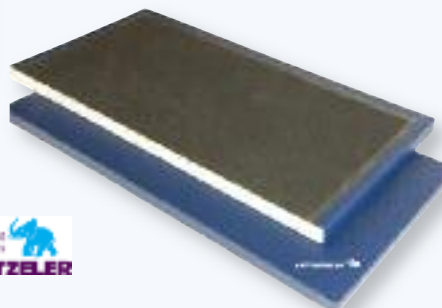

from
£43.30
each

SUPERLIGHT BLEND MATS

• 50/50 blend of combustion modified chipfoam (top layer) and flame retardant expanded polyethylene (bottom layer) . PVC covered, with mesh reinforced latex anti-slip bases. Reinforced welded corners.
Ideal for infant & primary schools.

Superlight Blend Mats (each)

Size	Wt kg	Code	Reg
4ft x 3ft x 1¼in	4.6	YGM.87.32	£46.50
6ft x 4ft x 1in	6.6	YGM.87.33	£69.50
6ft x 3ft x 1¼in	8.0	YGM.87.34	£82.10

MULTI PURPOSE GYM MATS

• High density chipfoam mats with Blue or Red grained PVC coated fabric covers, latex anti-slip bases and reinforced welded corners. Extensively used in sport and leisure centres for Judo, Gymnastics, Karate and general sports hall use.

Multi Purpose Gym Mats (each)

Size	Wt kg	Code	Reg
1m x 1m x 40mm	9.6	YGM.88.01R/B	£43.30
2m x 1m x 40mm	18.4	YGM.88.02R/B	£79.90

R=Red, B=Blue