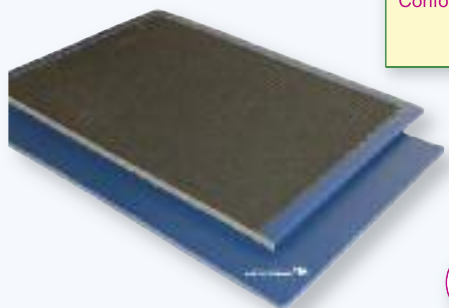

All These Mats
Conform To BSEN12503-1:2001
Flame Retardant To
BS1892-3:2003

from
£46.50
each