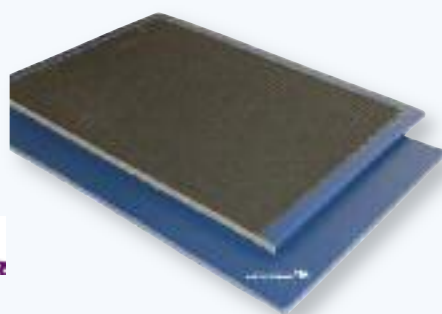

from
£37.30
each

DELUXE MATS

• PVC covered combustion modified chipfoam mats with latex anti-slip bases. Reinforced welded corners. Mesh reinforced bases and Velcro edging also available. Normal Weight mat for general P.E. and gymnastic activities.

De Luxe Mats (each)

Size	Wt kg	Code	Reg
4ft x 3ft x 1in	4.2	YGM.87.10	£33.30
6ft x 4ft x 1in	11.4	YGM.87.11	£59.70
6ft x 4ft x 1¼in	13.0	YGM.87.12	£65.90

SUPERLIGHT MATS

• Lightweight mats. PVC covered expanded polyethylene with mesh reinforced latex anti-slip bases. Reinforced welded corners.
• Approximately half the weight of a Deluxe mat. Intended mainly for general P.E. gymnastic activities, individually or in areas.

Superlight Mats (each)

Size	Wt kg	Code	Reg
4ft x 3ft x 1in	1.6	YGM.87.51	£37.30
6ft x 4ft x 1in	3.6	YGM.87.53	£67.70
6ft x 3ft x 1¼in	3.8	YGM.87.54	£77.70