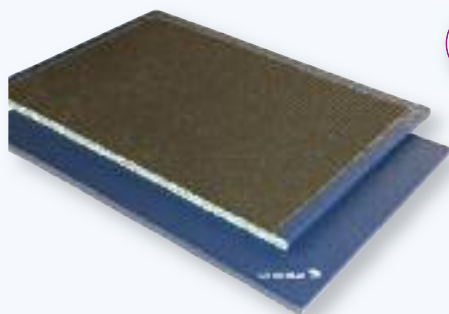

from
£33.30
each