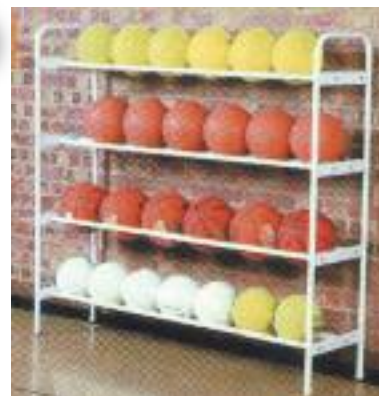

from
£41.90
each

BALL RACK

- For storage & transporting to the court. Tubular pole construction, holds 16 official size basketballs.
- Size 99cm high x 106cm long x 19cm wide (39in x 42in x 7.5in). Weight 12kg.

Ball Rack (each)

Code	Reg
YTR.16.31	£41.90

from
£152.50
each

BALL STORAGE SHELF UNIT

- Steel construction with 4 adjustable width shelves according to ball size.
- Self assembly, size 140cm high x 40cm wide x 155cm long.

Ball Shelf Unit (each)

Code	Reg
YTR.88.76	£152.50

SAFARI CLUB BALL CARRYING CAGE

- A sturdy ball cage manufactured from heavy duty steel tubes powder coated in an attractive white finish for durability
 - The opening top can be locked for added security (lock not supplied)
 - Sold flat packed for ease of carriage and is easily assembled
- Size: 110cm long x 60cm wide x 95cm high.