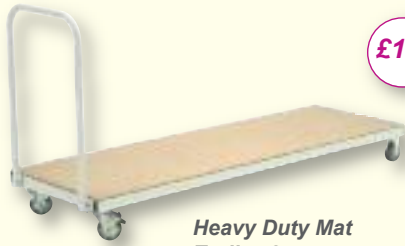

from
£188.70
each