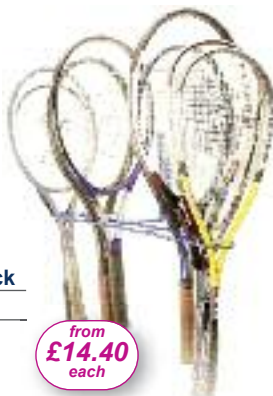

Tennis/Squash Racket Rack

Code	Reg
TE.99.11	£14.40